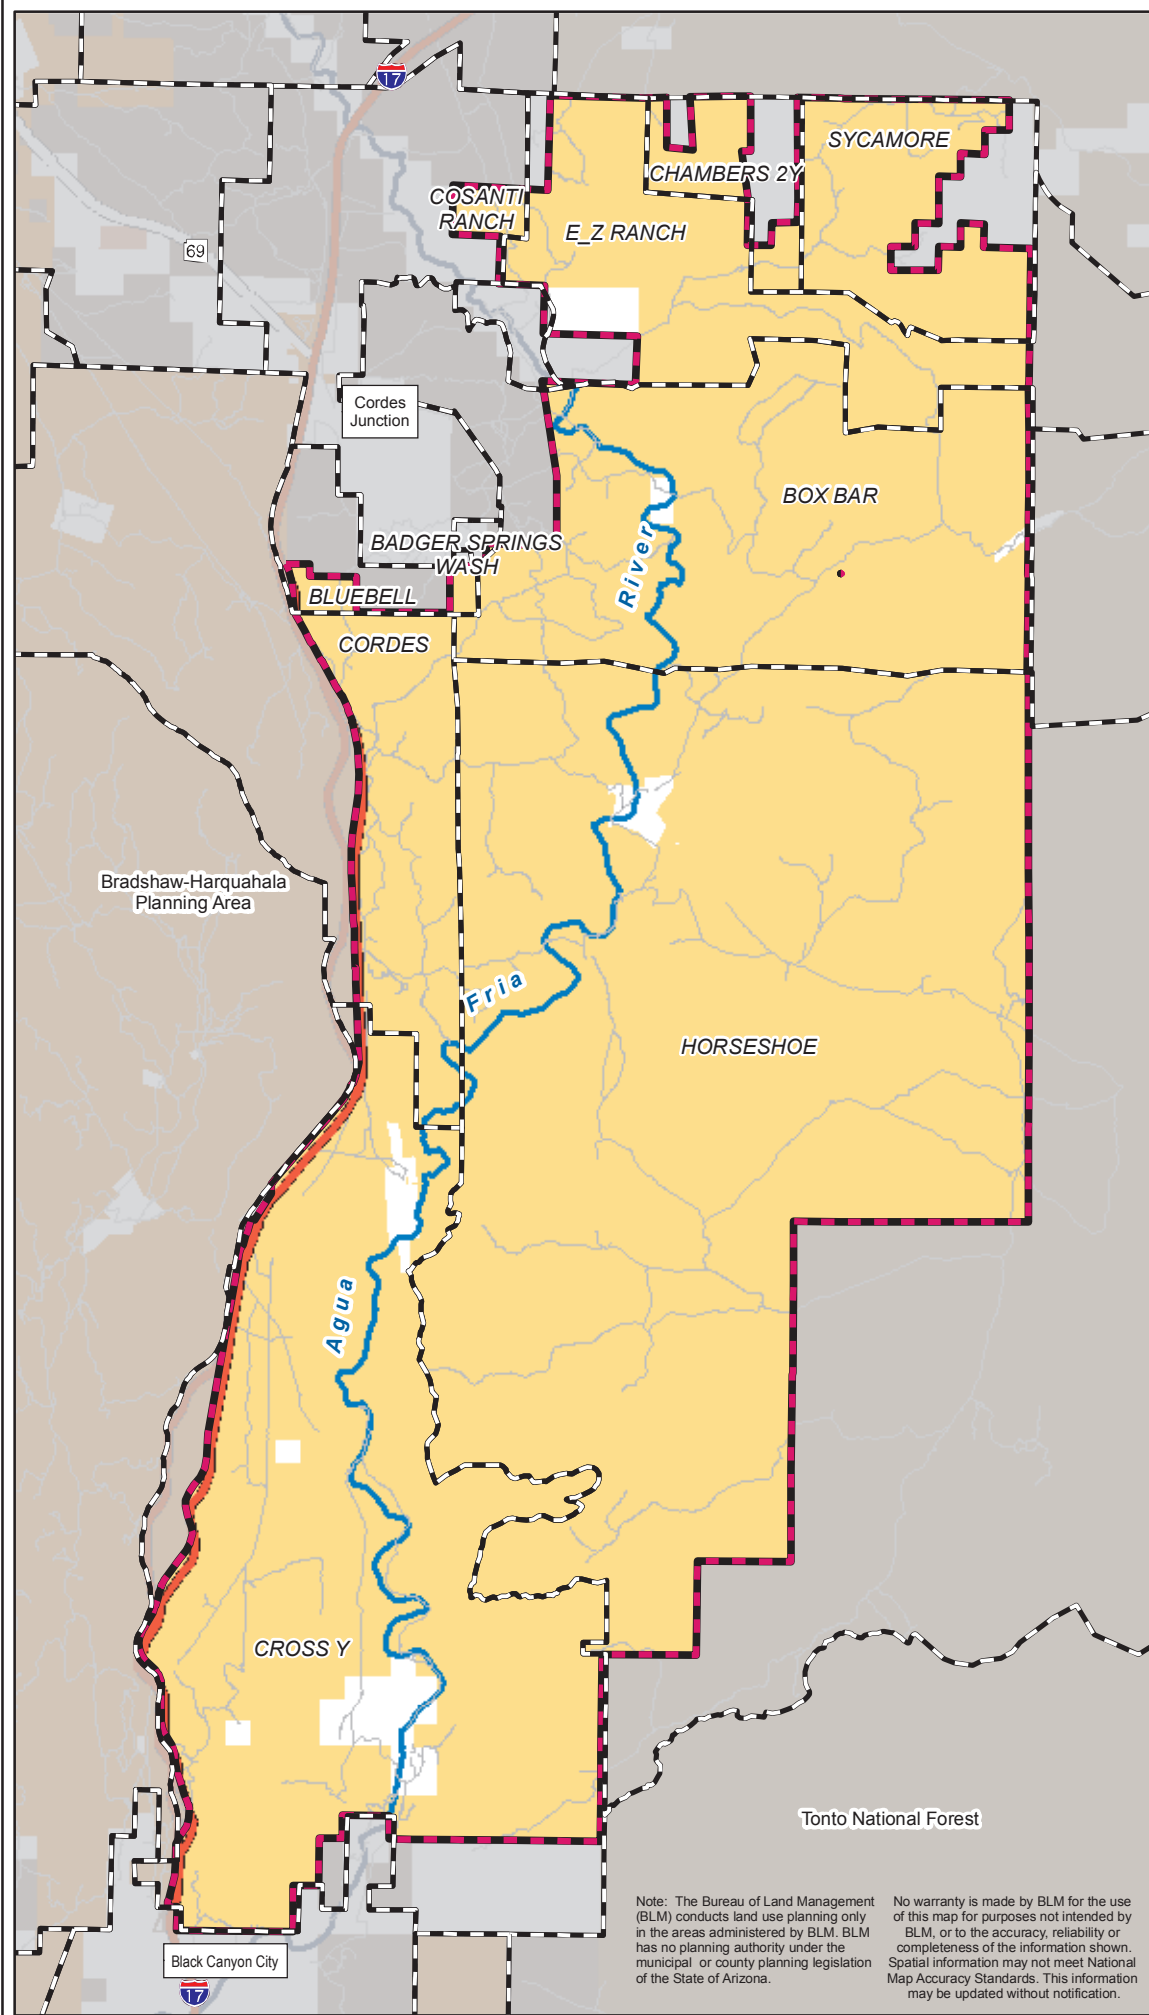

Land Status

Bureau of Land Management
Phoenix District Office
Phoenix, AZ
October 2009